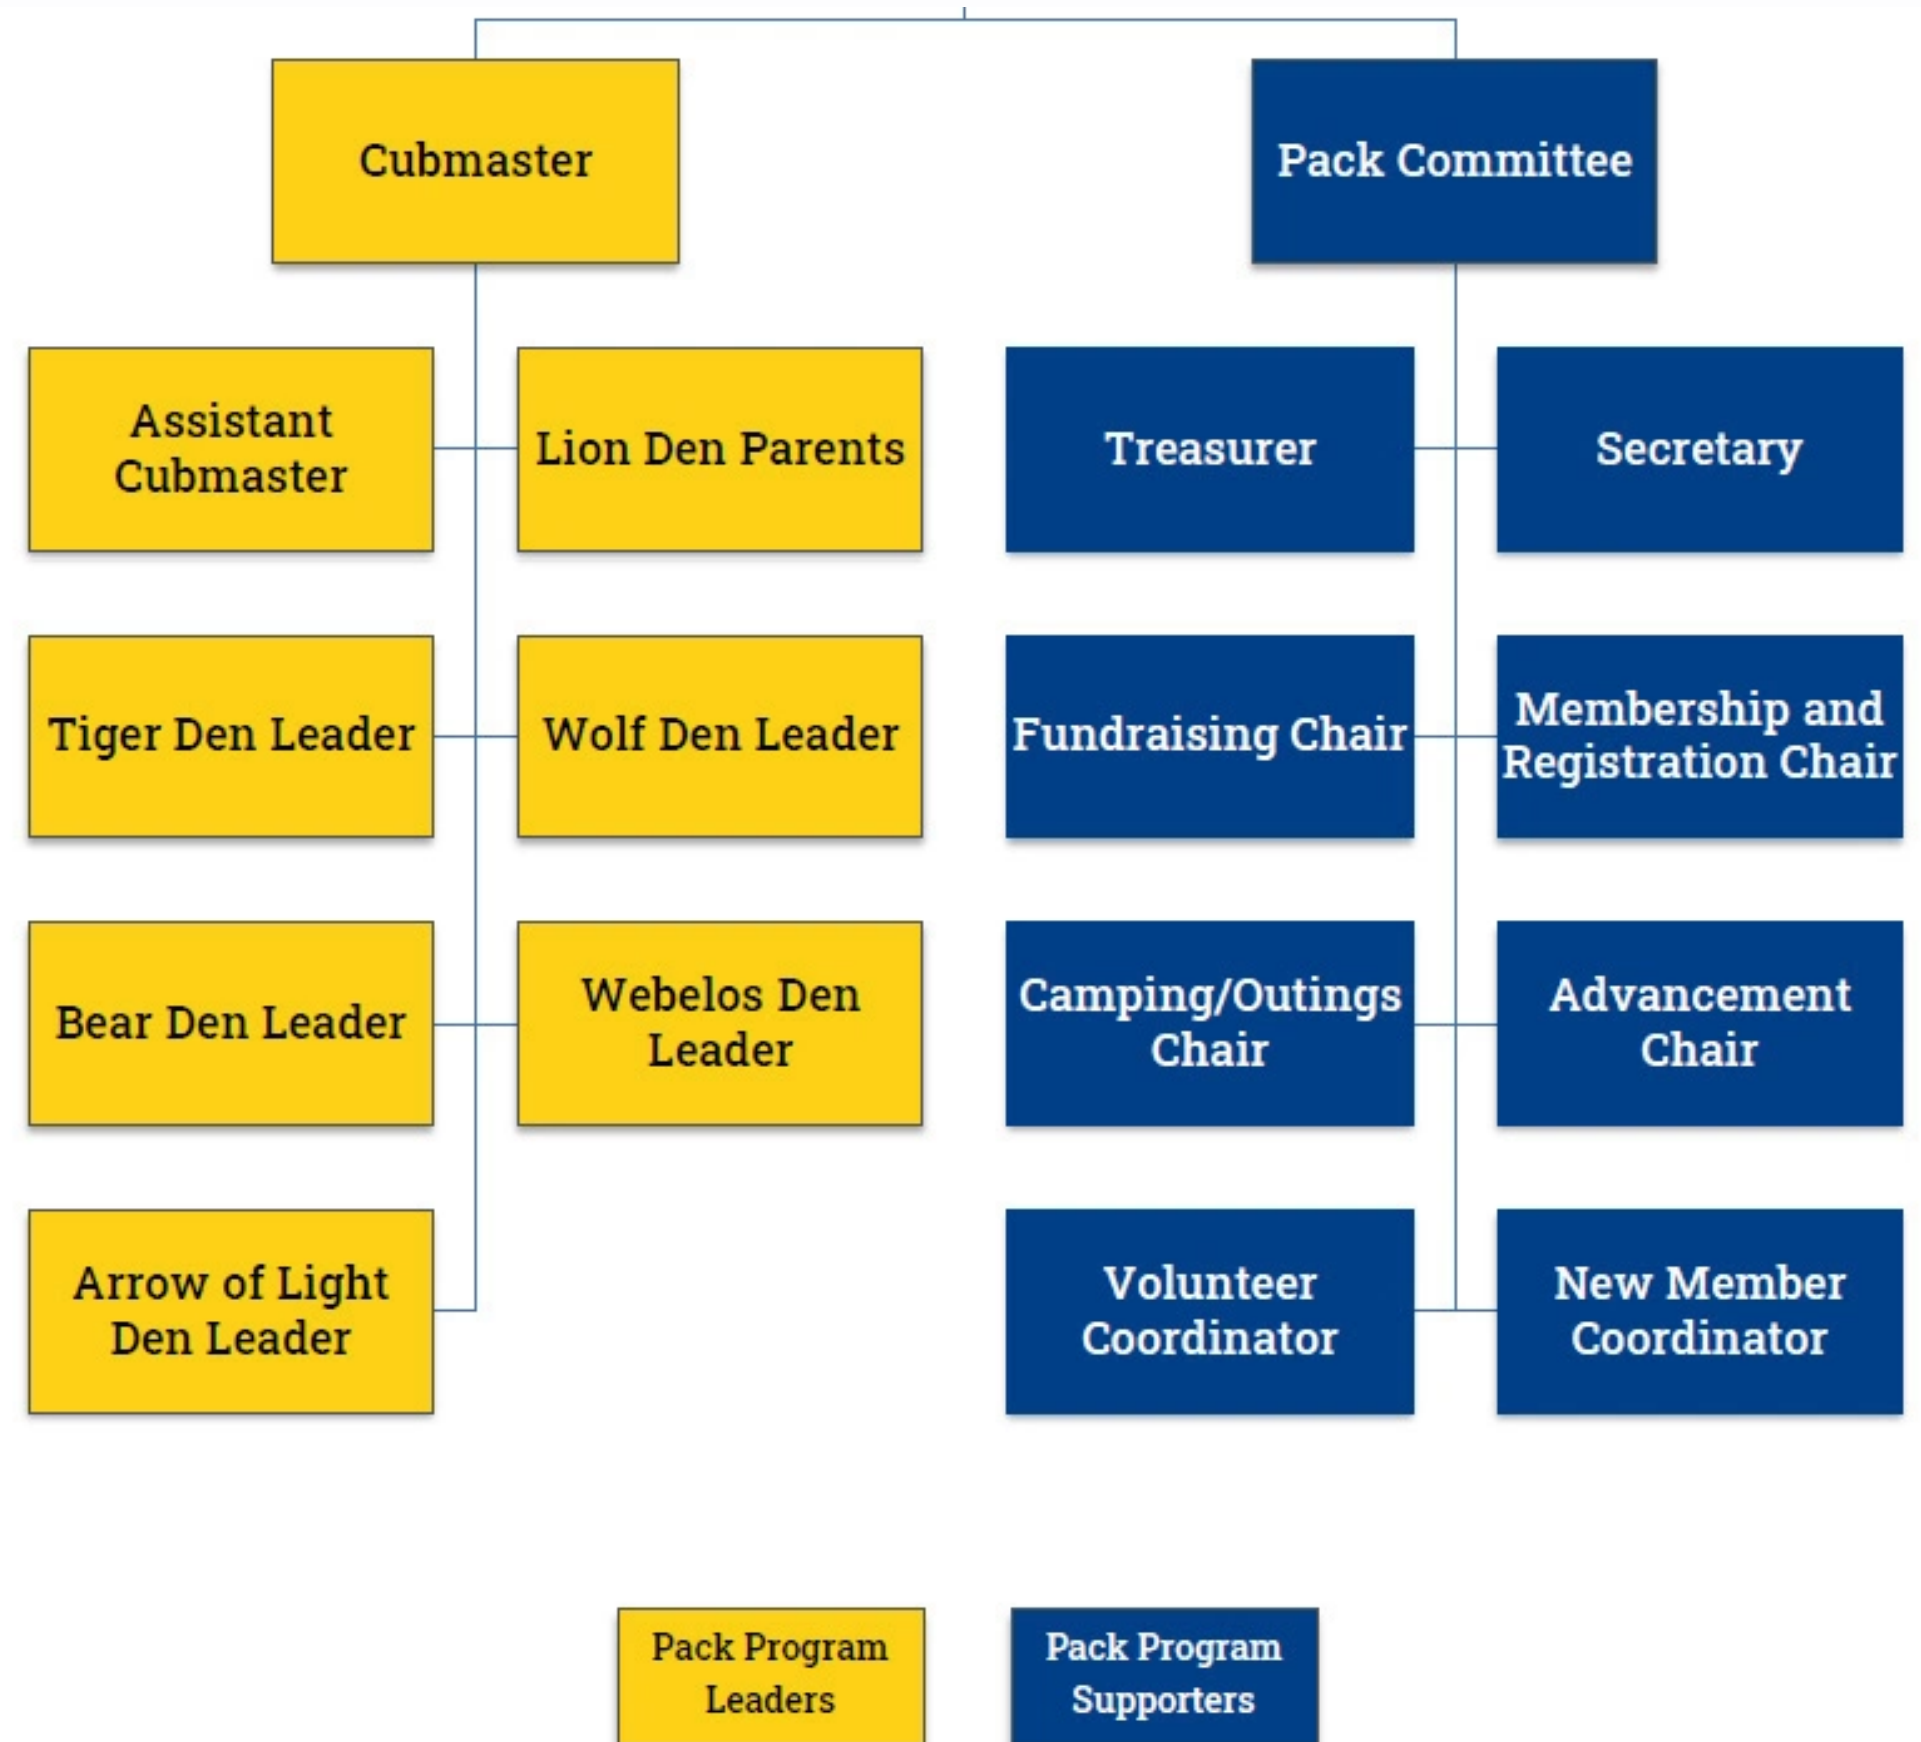

EACH CUB SCOUT GRADE LEVEL IS A RANK AND IS ASSOCIATED WITH AN ANIMAL OR SYMBOL

(Ranks: Kindergarten (Left) to 5th Grade (Right))

WHAT PARENTS WANT

- Get outside as a family
- Bring the family together
- Help their children develop
- Connect with others
- Learn to get along
- Build self-confidence
- Be happy

WHAT SCOUTS WANT

- FUN!
- Make new friends
- Master new skills
- Recognition and praise
- Camping and more FUN!

HOW DOES IT WORK?

- **Den Meetings**
 - Small groups organized by grade & gender
- **Program Aids**
 - Meeting Tips, Program Plans, Monthly Themes
- **Pack Meetings & Activities**
 - Family events combining all dens
- **Scout Life Magazine just for kids**
- **District & Council Events**

ACTIVITIES

- Family Camping
- Summer Camp
- Pinewood Derby
- Sporting Events
- Shooting Sports

- Fishing
- Aquatics
- Hiking
- & SO MUCH MORE

PACK ORGANIZATION

This is a general Pack organization chart. Note that each Pack operates differently from one another based on specific needs and available adult leadership.

Optional Scout Life Magazine

\$15 per year

FUNDING THE PROGRAM

Local Council Services

- Free Weekend Campsite Rentals at Ed Bryant Scout Camp with advanced reservation. Excluding summer camp season.
- Free Baloo Training and Outdoor Leader Skills Training.
- Free Rank Advancement Patches for all youth with advancement report.
- Accident & Liability Insurance coverage for all members.
- Additional Scout Incentives/Prizes for Popcorn Sales.
- 10% in-store discount off Scout uniforms in Sept. & Oct if you buy the shirt and pants.
- Free Shipping on purchases made through Madison Service Center - Scout Shop to any in-council address September through December.