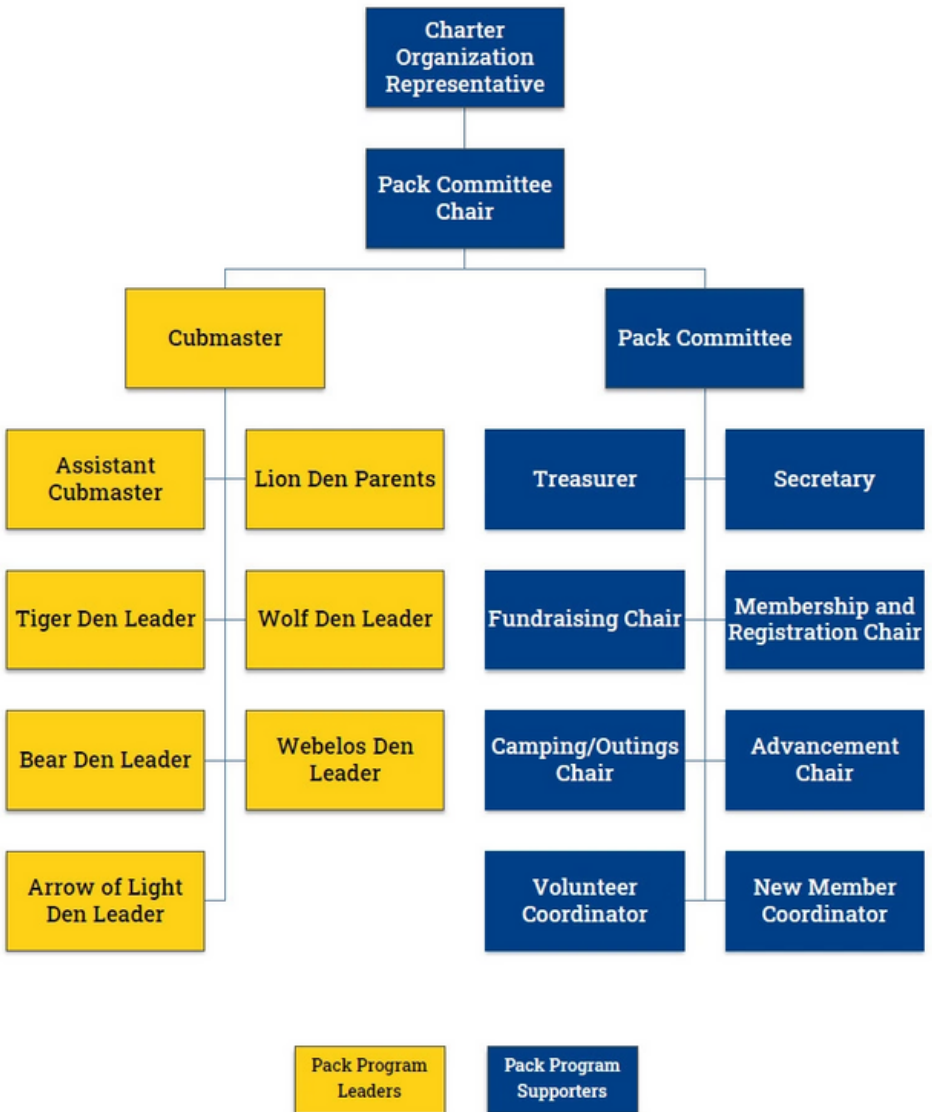

2023

PARENT INFORMATION GUIDE

**JOIN CUB SCOUTS TODAY! FIND
YOUR PACK AT [BEASCOUT.ORG](https://beascout.org)**

BOY SCOUTS OF AMERICA®
GLACIER'S EDGE COUNCIL

What is Cub Scouting?

- Program for Boys and Girls K-5
- Builds Character
- Teaches Citizenship
- Strengthens Families
- Tons of FUN!

Cub Scout Ranks

EACH CUB SCOUT GRADE LEVEL IS A RANK AND IS ASSOCIATED WITH AN ANIMAL OR SYMBOL

(Ranks: Kindergarten (Left) to 5th Grade (Right))

What Parents Want

- Get outside as a family
- Bring the family together
- Help their children develop
- Connect with others
- Learn to get along
- Build self-confidence
- Be happy

What Scouts Want

- FUN!
- Make new friends
- Master new skills
- Recognition and praise
- Camping and more FUN!

How Does it Work?

- Den Meetings
 - Small groups organized by grade & gender
- Program Aids
 - Meeting Tips, Program Plans, Monthly Themes
- Pack Meetings & Activities
 - Family events combining all dens
- Scout Life Magazine just for kids
- District & Council Events

Activities

- Family Camping
- Summer Camping
- Pinewood Derby
- Sporting Events
- Shooting Sports
- Fishing
- Aquatics
- Hiking
- & SO MUCH MORE

Pack Organization

This is a general Pack organization chart. Note that each Pack operates differently from one another based on specific needs and available adult leadership.